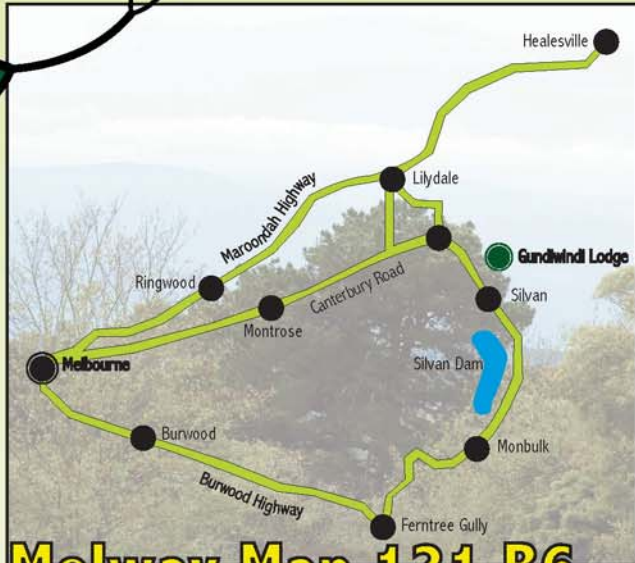

Our Activities

All activities available on our campsite are safe and accredited.

- Indoor Archery
- Adventure Playground
- Traditional Bush Hut Building and Bush Survival Skills
- Damper Cooking / Bush Cooking
- Flying Fox
- Awesome Giant Swing
- Low Ropes Course
- Orienteering
- Optional Extras – Evening activities and excursions
- Solar-Heated Swimming Pool
- Games Room
- Trampolines
- Beach Volleyball
- Reptile Education Area and Farmyard Animals
- Initiative Activities/Team Building Activities
- Sensory, Photo and Nature Trails

Your Hosts are Tracey and Danny Alderman.

Phone: (03) 9737 9512

Fax: (03) 9737 9910

Email: gundiwindi@gundiwindi.com.au

Web: www.gundiwindi.com.au

Melway Map 121 B6

Postal Address: PO Box 26, Wandin North, Victoria 3139

Campsite Address: 90 Lewis Road Wandin Victoria 3139.

Inspections welcome strictly by appointment.